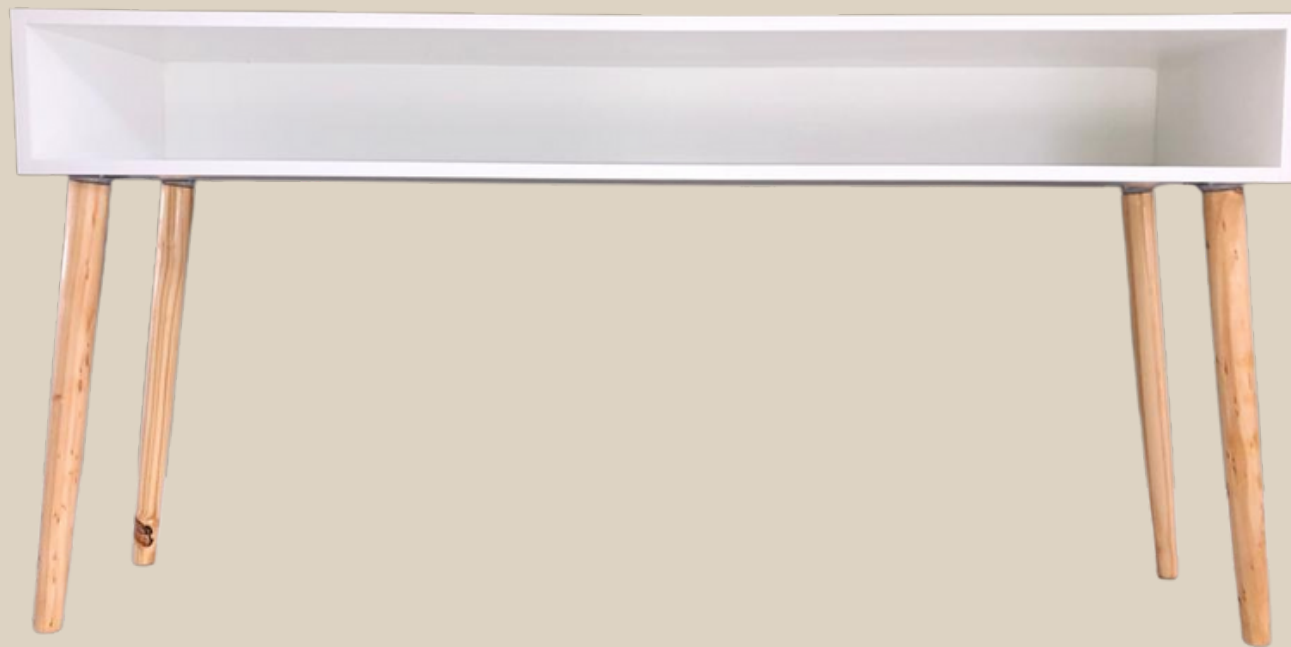

# TV UNITS

Standard TV Unit

SKU : 7001

**Dimensions :**

695mm(h) x 1400mm(w) x 350mm(d)

**Colour :**

White with Pine Legs

**Material :**