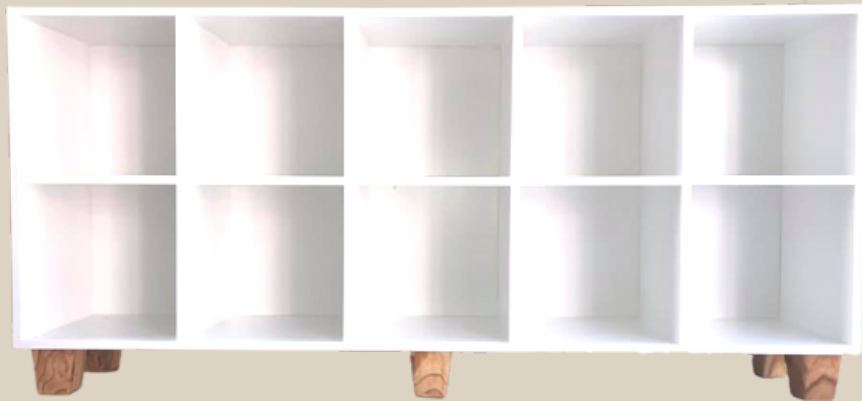

10 Cubed Storage Unit

SKU : 3005

Dimensions :

764mm(h) x 1596mm(w) x 300mm(d)

Colour :

White

Material :

16mm Melamine with pine legs

Price : R 2 700.00

20 Cubed Storage Unit

SKU : 3006

Dimensions :

1396mm(h) x 1596mm(w) x 300mm(d)

Colour :

White

Material :

16mm Melamine with pine legs

Price : R 5 400.00